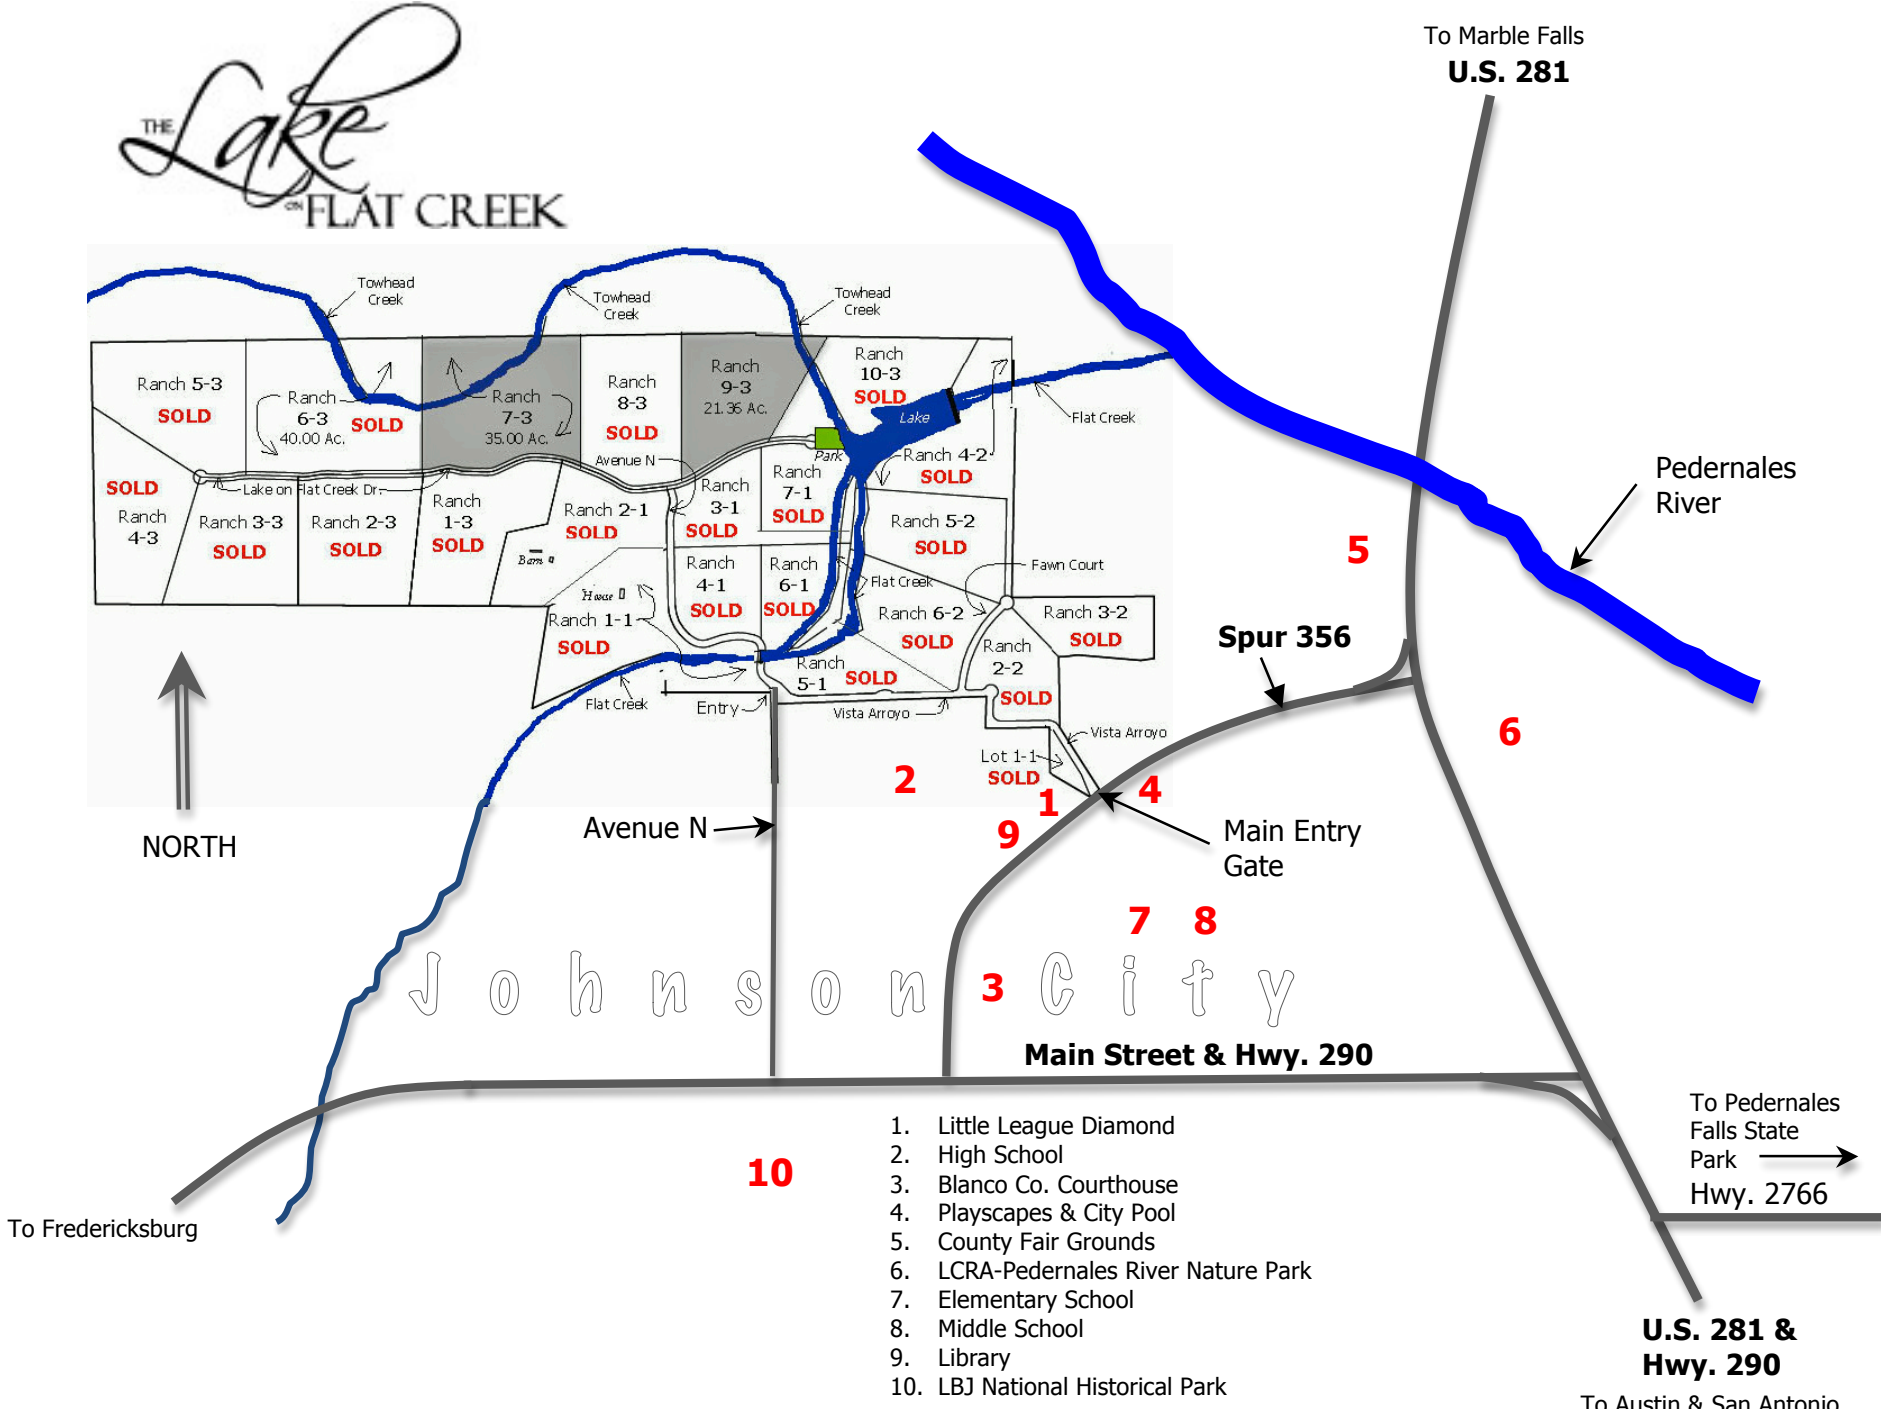

# THE Lake ON FLAT CREEK

1. Little League Diamond
2. High School
3. Blanco Co. Courthouse
4. Playscapes & City Pool
5. County Fair Grounds
6. LCRA-Pedernales River Nature Park
7. Elementary School
8. Middle School
9. Library
10. LBJ National Historical Park

**U.S. 281 & Hwy. 290**

To Austin & San Antonio