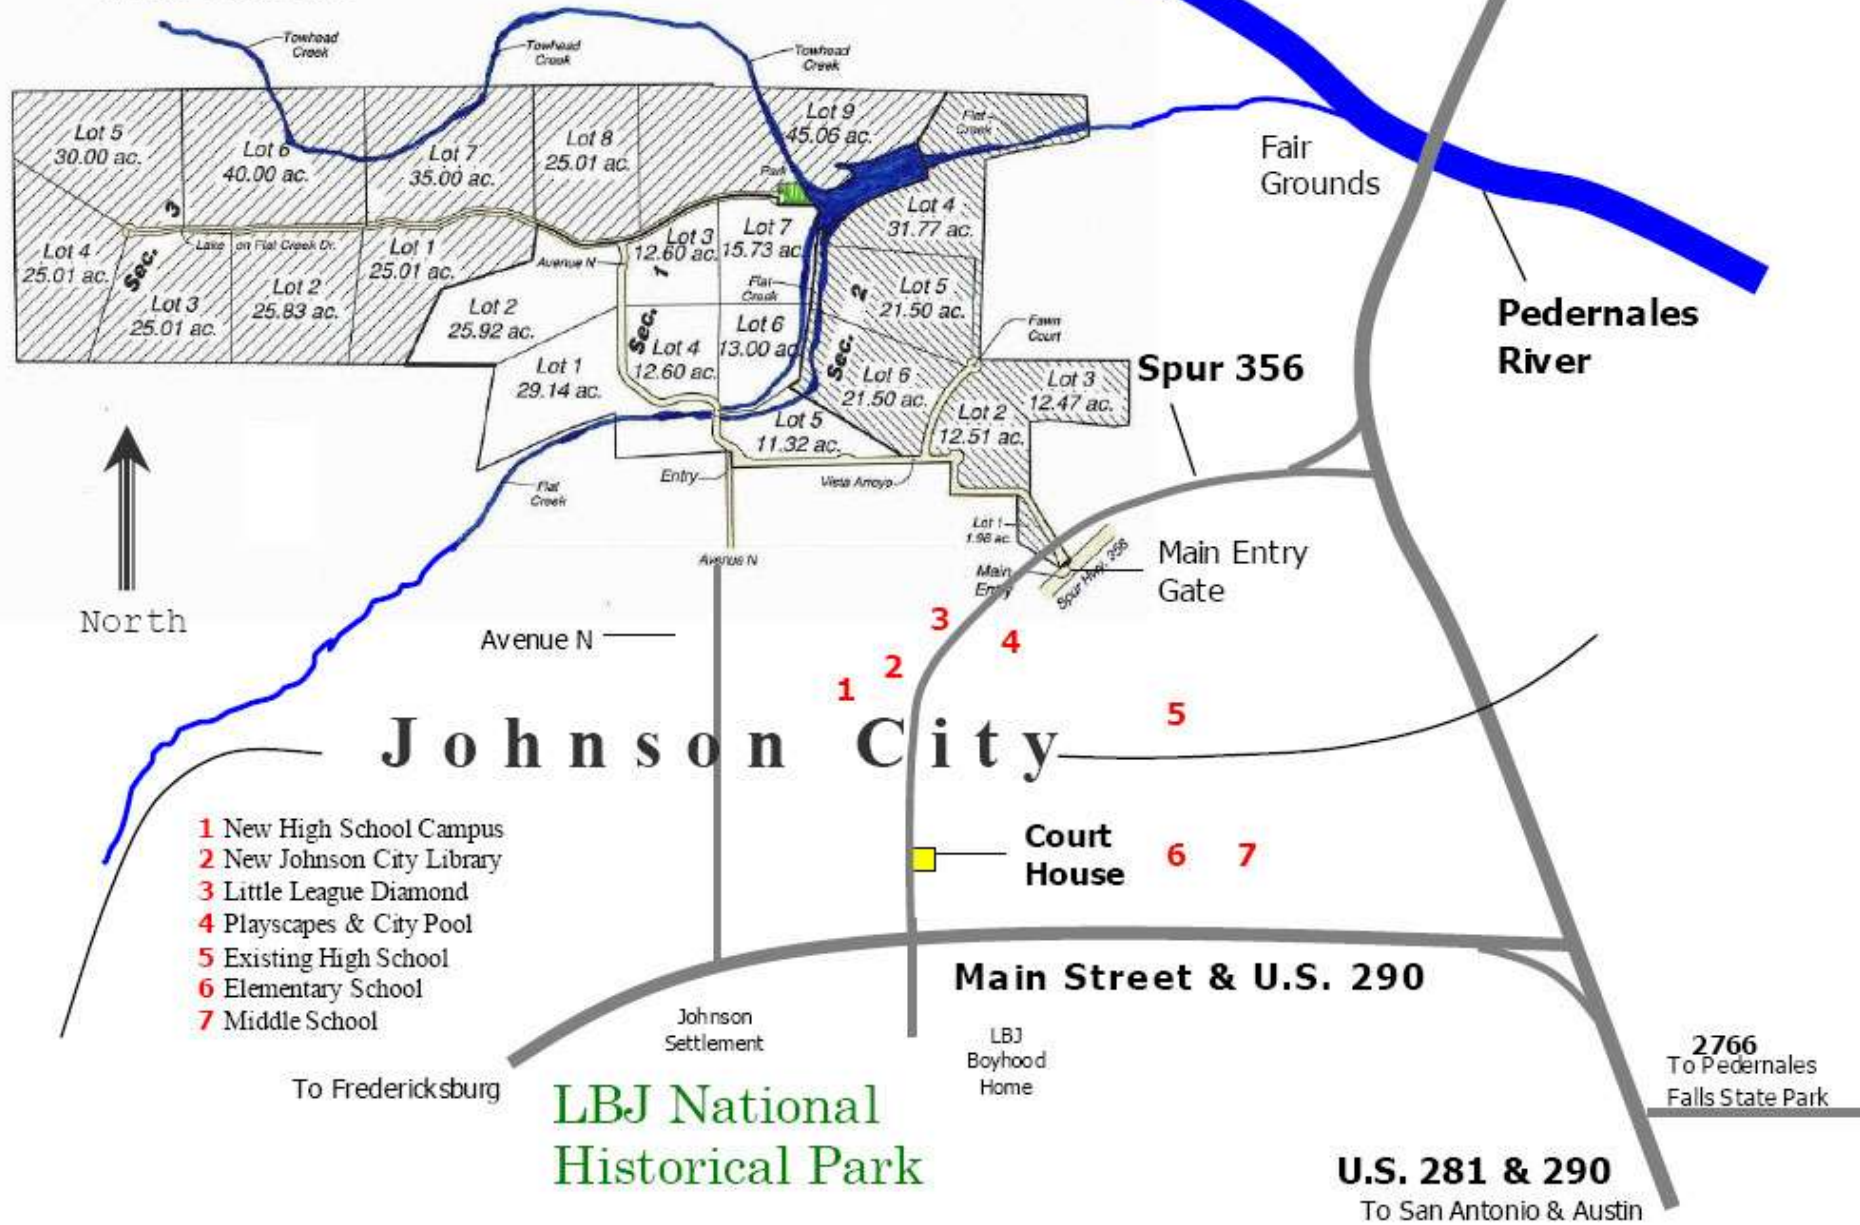

THE *Lake*
ON FLAT CREEK

- 1 New High School Campus
- 2 New Johnson City Library
- 3 Little League Diamond
- 4 Playscapes & City Pool
- 5 Existing High School
- 6 Elementary School
- 7 Middle School

Johnson City

**LBJ National
Historical Park**

Main Street & U.S. 290

U.S. 281 & 290
To San Antonio & Austin

To Marble Falls
U.S. 281

**Pedernales
River**

Spur 356

**Main Entry
Gate**

**Court
House**

2766
To Pedernales
Falls State Park

To Fredericksburg

Johnson
Settlement

LBJ
Boyhood
Home

Fair
Grounds